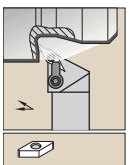

■ **MVJN 93°**

order number	catalogue number	H	B	F	L1	LH	gage insert	shim	lock pin	hex	clamp	clamp screw	hex
right hand													
1101362	MVJNR2020K16	20	20	25,0	125	37,0	VN..160408	IVSN322	KLM34L	2 mm	CKM31	STCM20	3 mm
1101634	MVJNR2525M16	25	25	32,0	150	37,0	VN..160408	IVSN322	KLM34L	2 mm	CKM31	STCM20	3 mm
1101363	MVJNR3225P16	32	25	32,0	170	37,0	VN..160408	IVSN322	KLM34L	2 mm	CKM31	STCM20	3 mm
1101635	MVJNR3225P22	32	25	32,0	170	50,0	VN..220408	IVSN432	KLM46	2.5 mm	CKM26	STCM4	4 mm
3612649	MVJNR3232P16	32	32	40,5	171	37,0	VN..160408	IVSN322	KLM34L	2 mm	CKM31	STCM20	3 mm
left hand													
1102320	MVJNL2020K16	20	20	25,0	125	37,0	VN..160408	IVSN322	KLM34L	2 mm	CKM31	STCM20	3 mm
1102321	MVJNL2525M16	25	25	32,0	150	37,0	VN..160408	IVSN322	KLM34L	2 mm	CKM31	STCM20	3 mm
1102322	MVJNL3225P16	32	25	32,0	170	37,0	VN..160408	IVSN322	KLM34L	2 mm	CKM31	STCM20	3 mm
1102323	MVJNL3225P22	32	25	32,0	170	50,0	VN..220408	IVSN432	KLM46	2.5 mm	CKM26	STCM4	4 mm
3612650	MVJNL3232P16	32	32	40,5	170	37,0	VN..160408	IVSN322	KLM34L	2 mm	CKM31	STCM20	3 mm

■ **MVON 117,5°**

order number	catalogue number	H	B	F	L1	wLH	gage insert	shim	lock pin	hex	clamp	clamp screw	hex
right hand													
1102238	MVONR2525M16	25	25	32,0	150	30,0	VN..160408	IVSN322	KLM34L	2 mm	CKM6	STCM5	2.5 mm
left hand													
1102730	MVONL2525M16	25	25	32,0	150	30,0	VN..160408	IVSN322	KLM34L	2 mm	CKM6	STCM5	2.5 mm