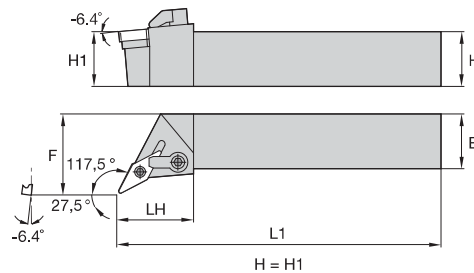

■ **MVJN 93°**

order number	catalogue number	H	B	F	L1	LH	gage insert	shim	lock pin	hex	clamp	clamp screw	hex
right hand													
1101362	MVJNR2020K16	20	20	25,0	125	37,0	VN..160408	IVSN322	KLM34L	2 mm	CKM31	STCM20	3 mm
1101634	MVJNR2525M16	25	25	32,0	150	37,0	VN..160408	IVSN322	KLM34L	2 mm	CKM31	STCM20	3 mm
1101363	MVJNR3225P16	32	25	32,0	170	37,0	VN..160408	IVSN322	KLM34L	2 mm	CKM31	STCM20	3 mm
1101635	MVJNR3225P22	32	25	32,0	170	50,0	VN..220408	IVSN432	KLM46	2.5 mm	CKM26	STCM4	4 mm
3612649	MVJNR3232P16	32	32	40,5	171	37,0	VN..160408	IVSN322	KLM34L	2 mm	CKM31	STCM20	3 mm
left hand													
1102320	MVJNL2020K16	20	20	25,0	125	37,0	VN..160408	IVSN322	KLM34L	2 mm	CKM31	STCM20	3 mm
1102321	MVJNL2525M16	25	25	32,0	150	37,0	VN..160408	IVSN322	KLM34L	2 mm	CKM31	STCM20	3 mm
1102322	MVJNL3225P16	32	25	32,0	170	37,0	VN..160408	IVSN322	KLM34L	2 mm	CKM31	STCM20	3 mm
1102323	MVJNL3225P22	32	25	32,0	170	50,0	VN..220408	IVSN432	KLM46	2.5 mm	CKM26	STCM4	4 mm
3612650	MVJNL3232P16	32	32	40,5	170	37,0	VN..160408	IVSN322	KLM34L	2 mm	CKM31	STCM20	3 mm

■ **MVON 117,5°**

order number	catalogue number	H	B	F	L1	wLH	gage insert	shim	lock pin	hex	clamp	clamp screw	hex
right hand													
1102238	MVONR2525M16	25	25	32,0	150	30,0	VN..160408	IVSN322	KLM34L	2 mm	CKM6	STCM5	2.5 mm
left hand													
1102730	MVONL2525M16	25	25	32,0	150	30,0	VN..160408	IVSN322	KLM34L	2 mm	CKM6	STCM5	2.5 mm